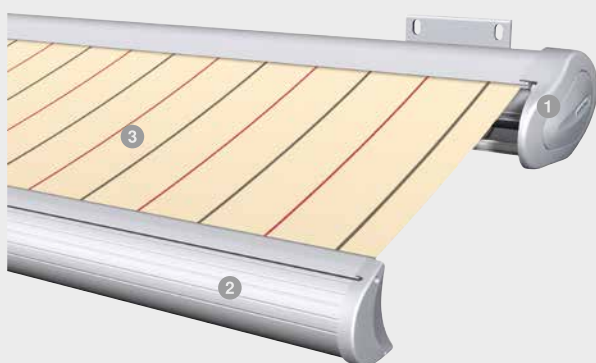

# Cassette awning K60

Information at a glance

*Der SonnenLichtManager*

Cassette awning K60

- 1 Cassette
- 2 Projection profile
- 3 Fabric

## ► The benefits for you

- Reliable shading system for large surfaces
- Comfortable visual privacy in combination with patio side screen or valance roller blind
- Various design options with extensive colour and fabric collections
- Installation possible in protected and unprotected positions thanks to closed cassette
- WMS Comfort control for unbeatable comfort

## ► Features

- Construction limit values:
  - max. width: 7,000 mm
  - 13,500 mm (coupled unit)
  - max. projection: 4,000 mm
- max. inclination angle: 35° (for adjustable console)
- Cassette: 240x165 mm
- Articulated arm: power transmission through chain or cable, optional: segment
- Drive: motor, optional: radio motor, solar drive, crank
- Powder-coated in accordance with WAREMA Colour World
- Fabric: Standard/Lumera acrylic fabric, optional: All Weather acrylic fabric, Perfora acrylic fabric, Soltis 92 fabric
- Brilliant extras: valance, valance roller blind with crank/motor or WMS Comfort control, LED strip light rail, radiant heater, WMS Wind sensor, fabric lettering (screen printing)
- Wall and ceiling installation, rafter installation