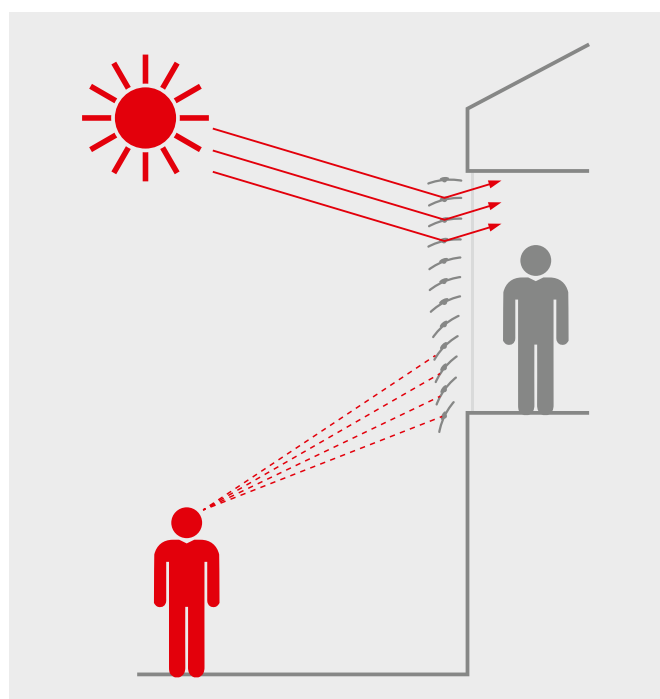

ProVisio technology for external venetian blinds

Information at a glance

Der SonnenLichtManager

► The benefits for you

- View out improved by 25 percent – view through the slats is 80 percent free
- More privacy thanks to optimised visual privacy from outside
- Ideal daylight utilisation for maximum energy efficiency
- Reliable heat and glare control

► Features

- Construction limit values:
 - max. width 4,000 mm
 - max. height 3,000 mm
- Slats: beaded 80 S mm
dim-out slats 90/93 mm
- Drive: motor
- Movement behaviour: moves down with opened slats (optimum angle)
- Available with integrated fall protection, EasyClean coating
- Field of application: new building, renovation, transom and mullion facade, conservatory, in the reveal