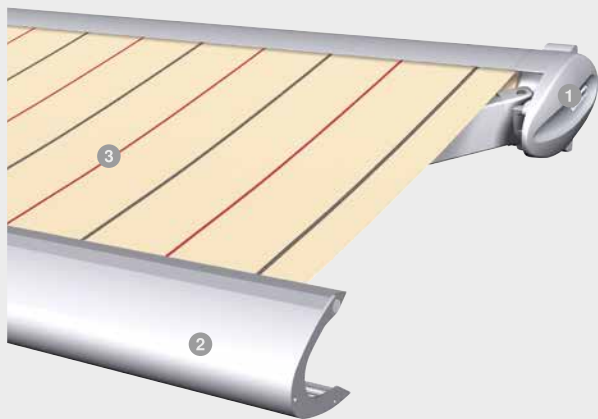

Cassette awning 550

Information at a glance

Der SonnenLichtManager

Cassette awning 550

- 1 Cassette
- 2 Projection profile
- 3 Fabric

► The benefits for you

- Very flat, compact design
- Cassette provides reliable protection of the fabric against dirt and weather
- Unobtrusive, harmonic integration in the facade

► Features

- Construction limit values:
 - max. width: 4,500 mm
 - max. projection: 2,500 mm
- max. inclination angle: 40°
- Cassette: 182x108 mm
- Articulated arm: power transmission through flexband
- Drive: motor, optional: radio motor, crank
- Powder-coated in RAL 9016, RAL 9006, optional in accordance with WAREMA Colour World
- Fabric: Standard/Lumera acrylic fabric, optional: All Weather acrylic fabric, Perfora acrylic fabric, Soltis 92 fabric
- Brilliant extras: valance, LED strip light rail, radiant heater, WMS Wind sensor, fabric lettering (screen printing)
- Wall and ceiling installation, rafter installation