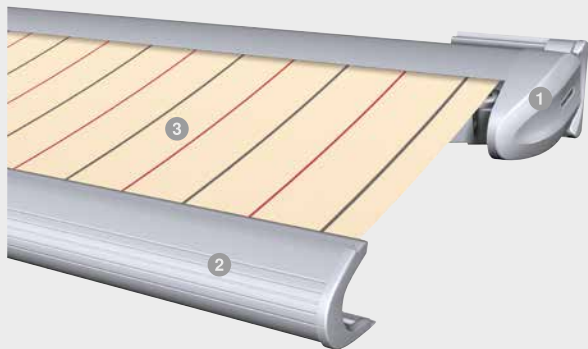

Cassette awning 580

Information at a glance

Der SonnenLichtManager

Cassette awning 580

- 1 Cassette
- 2 Projection profile
- 3 Fabric

► The benefits for you

- Shading for large surfaces
- Flat, compact design that emphasises the modern design
- The cassette provides reliable protection of the fabric against dirt and weather
- Various design options thanks to brilliant extras

► Features

- Construction limit values:
 - max. width: 5,500 mm
 - max. projection: 2,500 mm (projection of 3000 mm possible for max. width of 5000 mm)
- max. inclination angle: 40° (for motor)/25°
- Cassette: 226x129 mm
- Articulated arm: power transmission through flexband
- Drive: motor, optional: radio motor, solar drive, crank
- Powder-coated in RAL 9016, RAL 9006, optional in accordance with WAREMA Colour World
- Fabric: Standard/Lumera acrylic fabric, optional: All Weather acrylic fabric, Perfora acrylic fabric, Soltis 92 fabric
- Brilliant extras: valance, valance roller blind with crank, LED strip light rail, radiant heater, WMS Wind sensor, fabric lettering (screen printing)
- Wall and ceiling installation, rafter installation