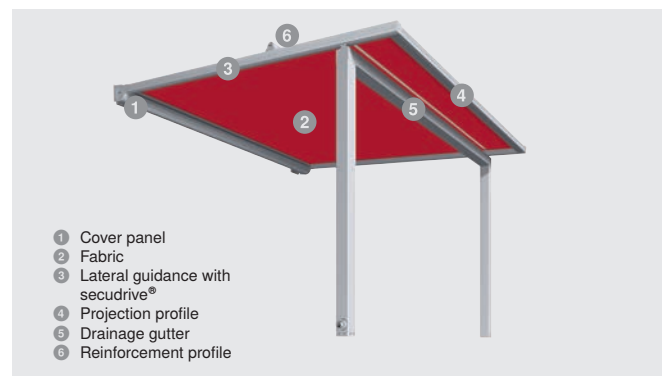

# Pergola awning Perea P60

Weather resistance meets slender design

**Der SonnenLichtManager**

This new rainwater-proof Perea awning makes you independent on the elements and allows you to use nature as an additional open space. A PVC grid built into the fabric enables controlled water drainage into the integrated drainage gutter.

## Features

Max. width	6,000 mm
Max. projection	5,000 mm
Max. area	30 m <sup>2</sup>
Drive	Motor
Colour	Powder-coated in accordance with WAREMA Colour World
Fabric	Rainproof textile W36
Installation	Wall, ceiling and rafter installation

## The benefits for you

- Slender appearance
- Controlled drainage
- Weather-resistant, rainwater-proof and transparent fabric
- No light gaps at the sides between the fabric and guide rail thanks to the secudrive® guide

## Brilliant extras

- Window awnings with ZIP guidance for vertical shading
- Integrated LED strips
- LED strip light rail
- Radiant heater
- Patio side screen